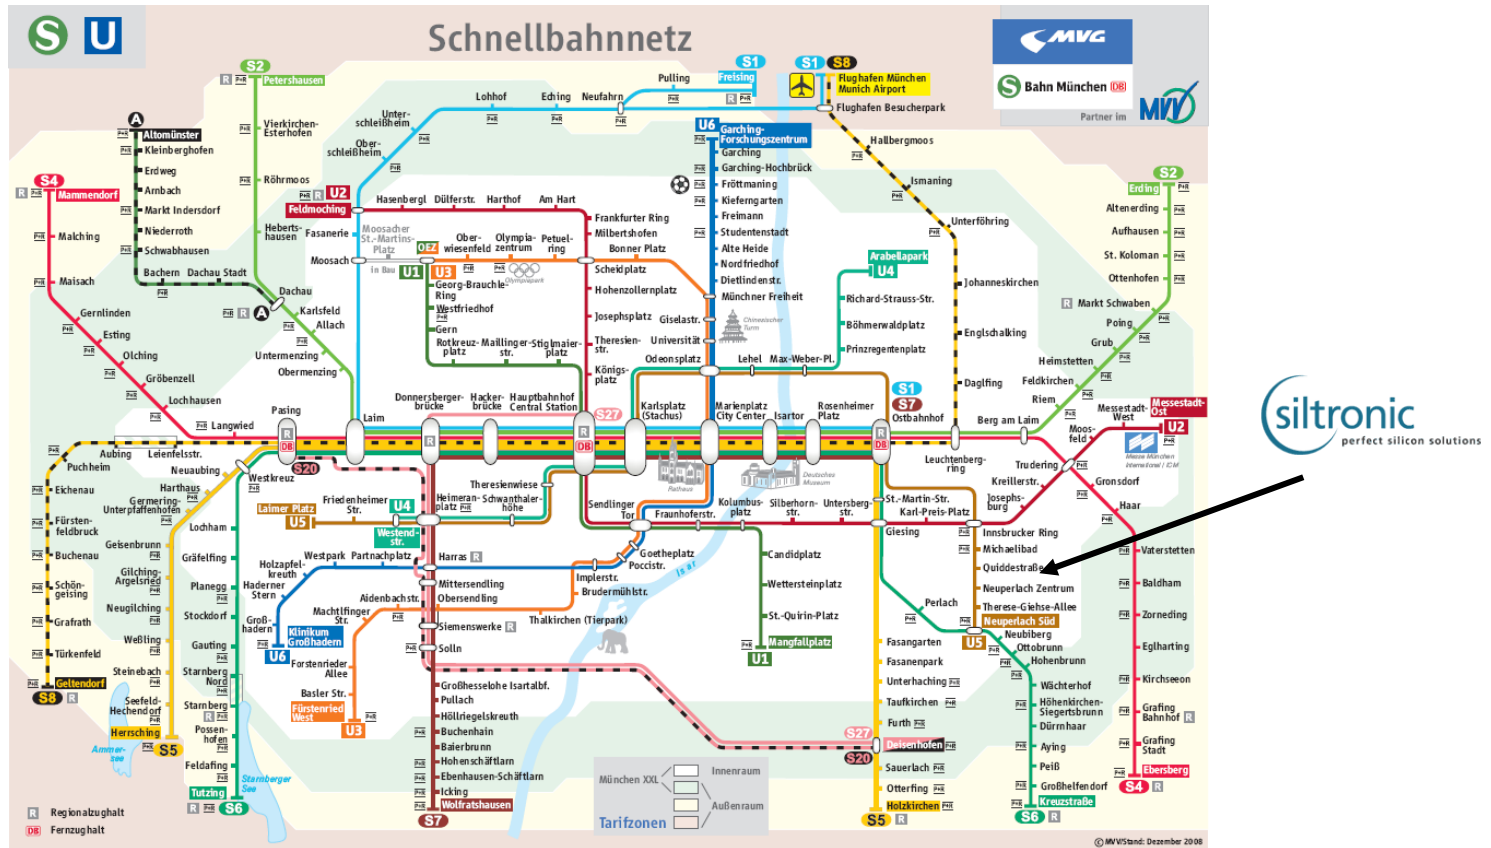

**YOUR WAY TO SILTRONIC AG
 HEADQUARTER MUNICH**

By plane and public transport:

- Take the train S8 from Munich airport into city
- Change at Ostbahnhof to the U5 underground to *Neuperlach Süd*
- Get off at Neuperlach Zentrum and follow the signs to Wacker (Siltronic HQ is located in the Wacker building)

By train:

- From Munich Central Station take the U5 or U8 underground to *Neuperlach Süd*
- Get off at Neuperlach Zentrum and follow the signs to Wacker (Siltronic HQ is located in the Wacker building)

From Salzburg

- Exit *München - Perlach*
- Ständlerstrasse: Turn right into Heinrich-Wieland-Strasse
- Fritz-Erler-Strasse
 park in our visitors' parking
 (underground parking)

From Nürnberg

- Autobahn intersection *München-Nord*
- Take the A99 to Salzburg; *Exit Hohenbrunn*
- in Putzbrunn from the roundabout turn right into Glonner Strasse to *München*, becomes Münchner/Putzbrunner Strasse
- Turn right into Fritz-Erler-Strasse
 park in our visitors' parking
 (underground parking)

From Passau

- Autobahn intersection *München-Ost*
- Take the A99 to Salzburg; *Exit Hohenbrunn*
- in Putzbrunn from the roundabout turn right into Glonner Strasse to *München*, becomes Münchner/Putzbrunner Strasse
- Turn right into Fritz-Erler-Strasse
 park in our visitors' parking
 (underground parking)