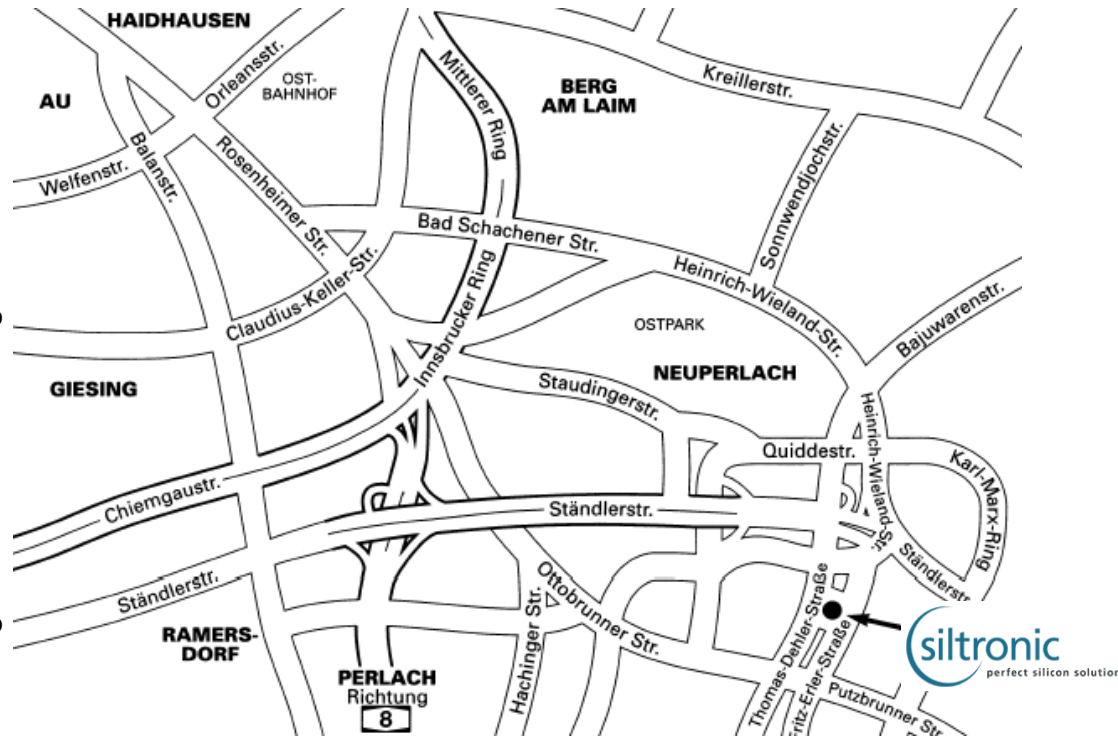

**YOUR WAY TO SILTRONIC AG
 HEADQUARTER MUNICH**

By car:

From Stuttgart

- Ring road (Mittlerer Ring) to Salzburg A8
- Exit *München - Perlach*
- Ständlerstrasse: Turn right into Heinrich-Wieland-Strasse
- Fritz-Erler-Strasse
 park in our visitors' parking
 (underground parking)

From Salzburg

- Exit *München - Perlach*
- Ständlerstrasse: Turn right into Heinrich-Wieland-Strasse
- Fritz-Erler-Strasse
 park in our visitors' parking
 (underground parking)

From Nürnberg

- Autobahn intersection *München-Nord*
- Take the A99 to Salzburg; *Exit Hohenbrunn*
- in Putzbrunn from the roundabout turn right into Glonner Strasse to *München*, becomes Münchner/Putzbrunner Strasse
- Turn right into Fritz-Erler-Strasse
 park in our visitors' parking
 (underground parking)

From Garmisch-Partenkirchen

- Ring road (Mittlerer Ring) to Salzburg A8
- Exit *München - Perlach*
- Ständlerstrasse: Turn right into Heinrich-Wieland-Strasse
- Fritz-Erler-Strasse
 park in our visitors' parking
 (underground parking)

From Passau

- Autobahn intersection *München-Ost*
- Take the A99 to Salzburg; *Exit Hohenbrunn*
- in Putzbrunn from the roundabout turn right into Glonner Strasse to *München*, becomes Münchner/Putzbrunner Strasse
- Turn right into Fritz-Erler-Strasse
 park in our visitors' parking
 (underground parking)